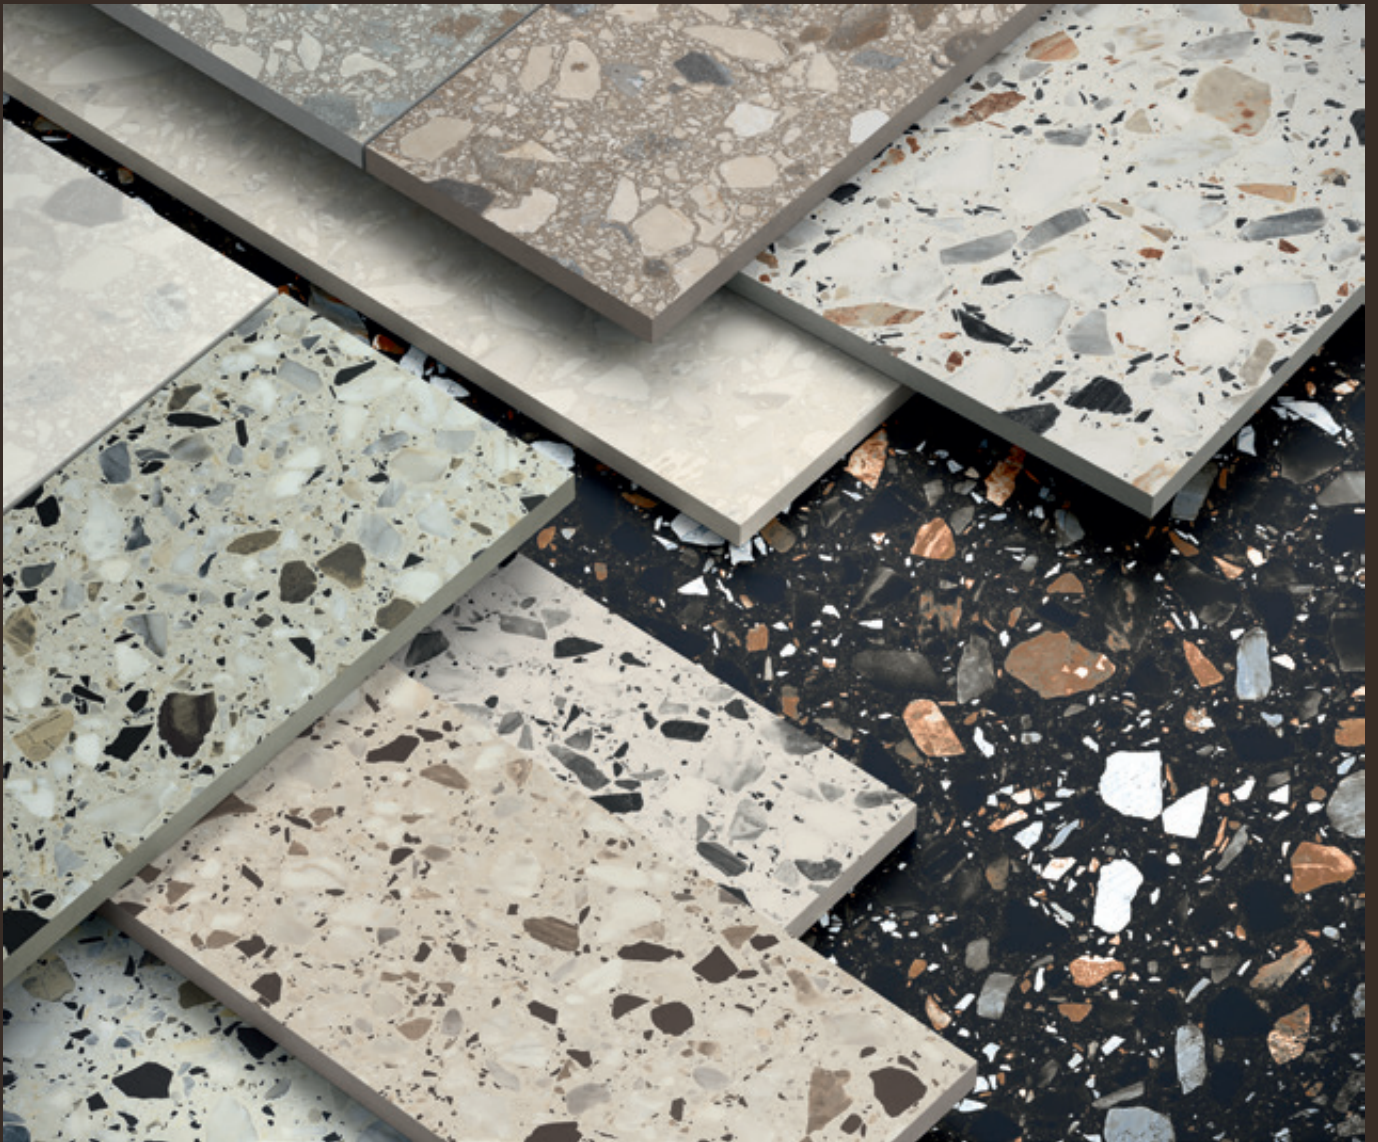

Terrazzo Allure™

Terrazzo Allure™ from MILE®stone introduces an architectural classic, with modern retro appeal, blending nostalgic design elements with bold, contemporary energy. Designed to feel luxurious and rich in texture without cluttered distraction, the collection provides architects and designers with a foundation to pair modern essentials with inspiring vintage patterns.

10 Colors

The Terrazzo Allure™ color palette offers classic white, gray and black tones in Snow, Dalmatian and Stonehenge. Earthy neutrals provide grounded warmth and approachability in Eggshell, Dune, and Tortoise, while unexpected hues like the soft blue of Azure and the light green of Mesquite add a mid-century vibe.