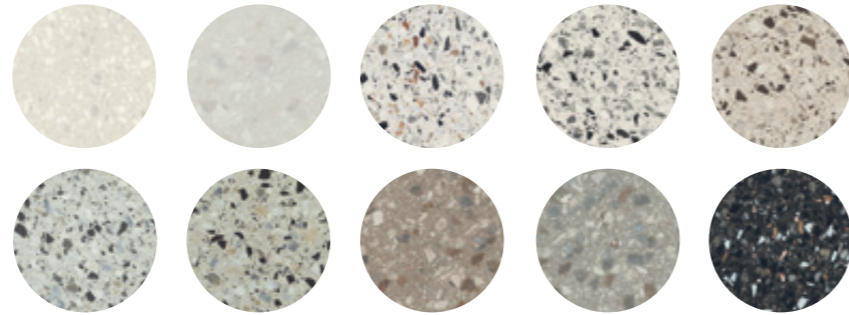

10 Colors

The Terrazzo Allure™ color palette offers classic white, gray and black tones in Snow, Dalmatian and Stonehenge. Earthy neutrals provide grounded warmth and approachability in Eggshell, Dune, and Tortoise, while unexpected hues like the soft blue of Azure and the light green of Mesquite add a mid-century vibe.

Venice has a playful confetti of color on a white background, and Constellation delivers bold contrast and depth with its dark background.