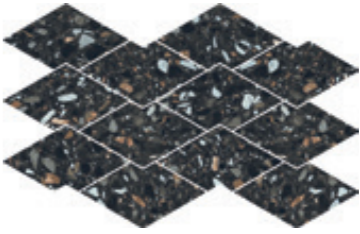

Diamond Deco 10.5"x17"
1106858 Matte

Wall OUT Terrazzo Allure Snow Pre-Fab 32"x96" Matte
Floor OUT Terrazzo Allure Snow 24"x48" Grip
Tabletop Terrazzo Allure Snow Pre-Fab 32"x96" Matte

Wall Terrazzo Allure Eggshell 24"x48" Matte
Tabletop Terrazzo Allure Eggshell Pre-Fab 32"x96" L-Shaped Top Matte
Floor Terrazzo Allure Dalmatian 24"x48" Grip