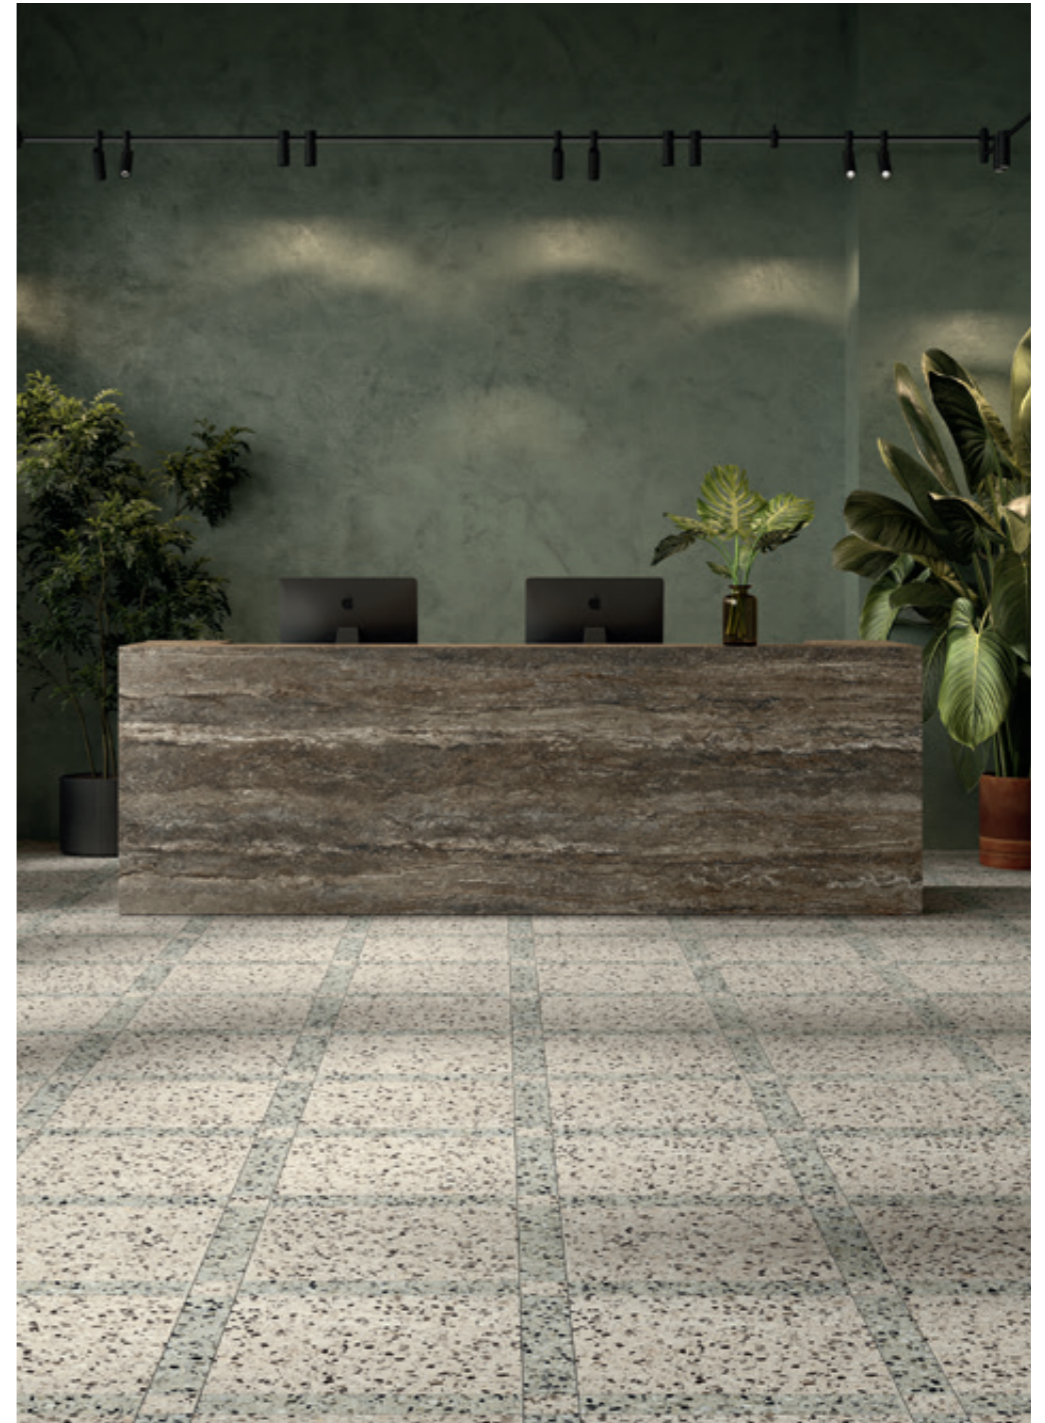

Floor IN Terrazzo Allure Dalmatian / Dune 12"x24" Matte
Countertop Farmhouse Living Millstone Pre-Fab 32"x96" Matte