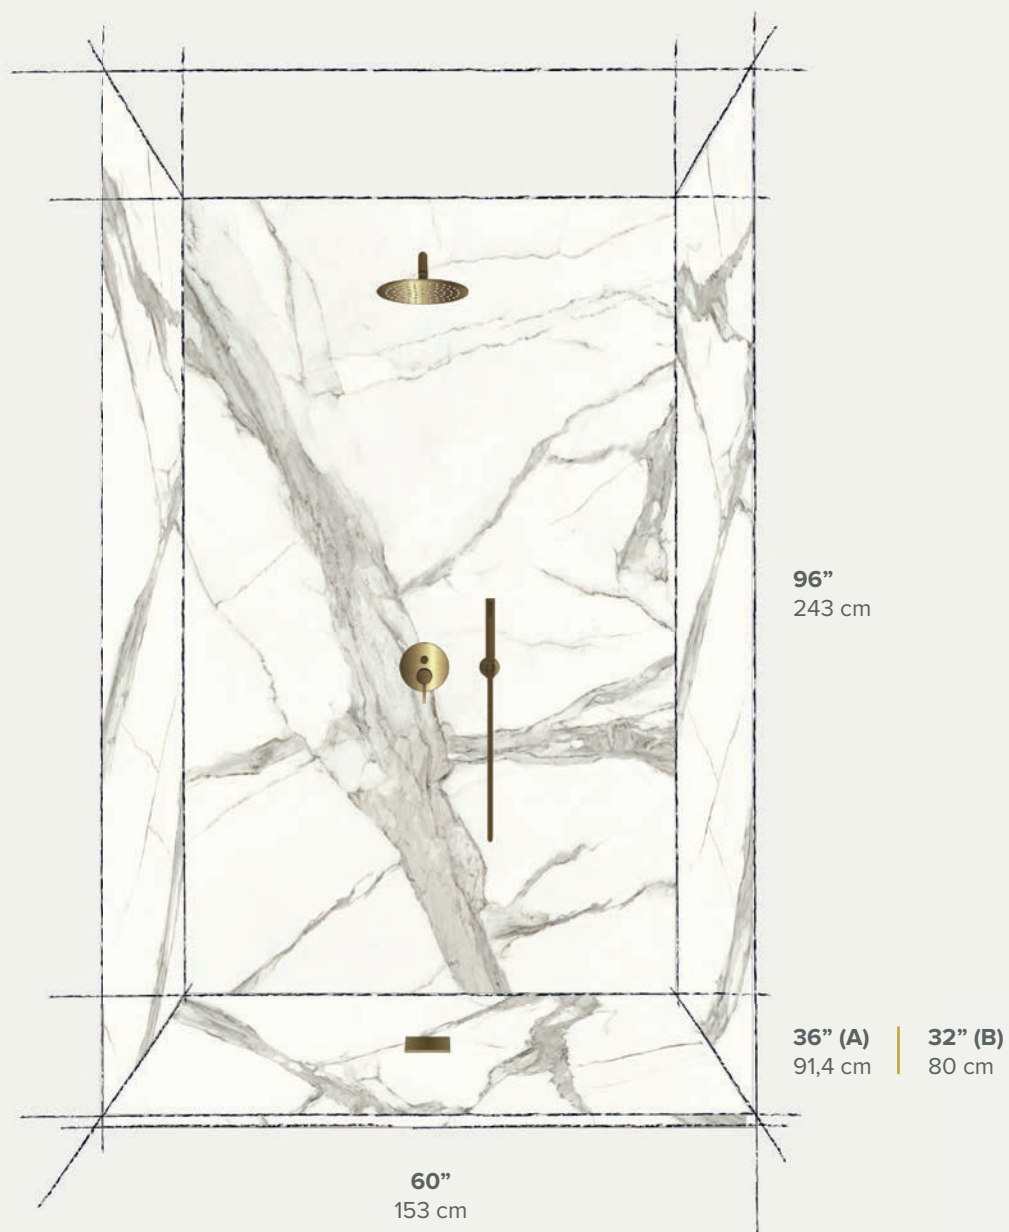

Reliable

In addition to being hard-wearing and unchanging, Shell's porcelain stoneware surfaces are **perfectly rectified and level**. The result? **Easy-to-lay and trouble-free in the future.**

Wall Kit 3 Pieces

Wall Kit 2 Pieces

Tray

Build-in Solution

A - Option

N°1 Piece	N°2 Pieces	Tray
60" x 96" 153 x 243 cm	36" x 96" 91,4 x 243 cm	60" x 36" 153 x 91,4 cm

B - Option

N°1 Piece	N°2 Pieces	Tray
60" x 96" 153 x 243 cm	32" x 96" 80 x 243 cm	60" x 32" 153 x 80 cm