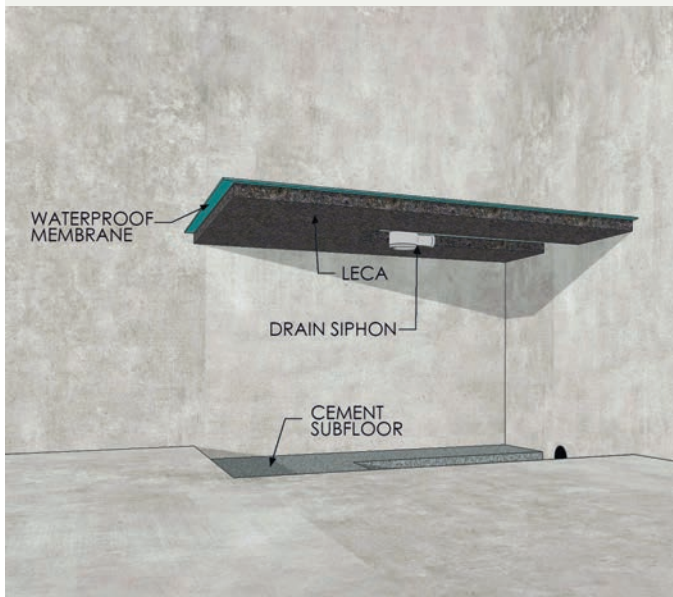

Focus on Shower tray

Thanks to Nuovocorso's unique technologies, the shower tray is thermoformed and supplied slightly concave, so that the water can flow easily towards the drain.

waterproofing membrane

A Option

60" x 36"

153 x 91,4 cm

B Option

60" x 32"

153 x 80 cm

Monte Bianco

Statuario

Calacatta Oro

Borghetto

Alabastro

Boulevard White

Boulevard Grey

Arabescato Viola

Glam Violet

Onice Cobalto

Wave

Fior di Bosco

Travertino Beige

Sahara Elegant