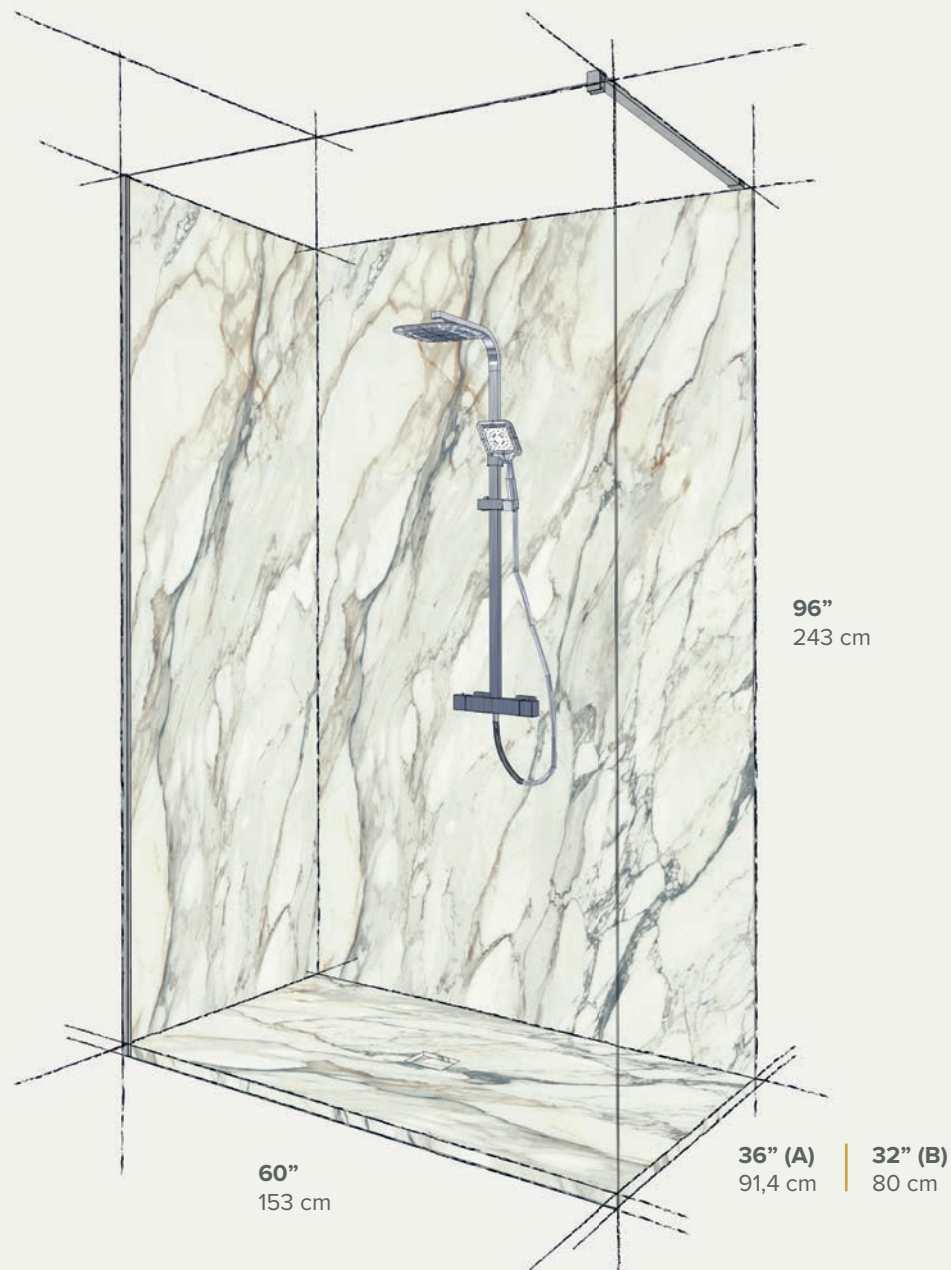

Reliable

In addition to being hard-wearing and unchanging, Shell's porcelain stoneware surfaces are **perfectly rectified and level**. The result? **Easy-to-lay and trouble-free in the future.**

Wall Kit 3 Pieces

Wall Kit 2 Pieces

Tray

Build-in Solution

A - Option

N°1 Piece	N°2 Pieces	Tray
60" x 96" 153 x 243 cm	36" x 96" 91,4 x 243 cm	60" x 36" 153 x 91,4 cm

B - Option

N°1 Piece	N°2 Pieces	Tray
60" x 96" 153 x 243 cm	32" x 96" 80 x 243 cm	60" x 32" 153 x 80 cm

Walk-in Solution

A - Option

N°1 Piece	N°1 Piece	Tray
60" x 96" 153 x 243 cm	36" x 96" 91,4 x 243 cm	60" x 36" 153 x 91,4 cm

B - Option

N°1 Piece	N°1 Piece	Tray
60" x 96" 153 x 243 cm	32" x 96" 80 x 243 cm	60" x 32" 153 x 80 cm

Sahara Elegant
Polished | Matt

Focus on Shower tray

Thanks to Nuovocorso's unique technologies, the shower tray is thermoformed and supplied slightly concave, so that the water can flow easily towards the drain.