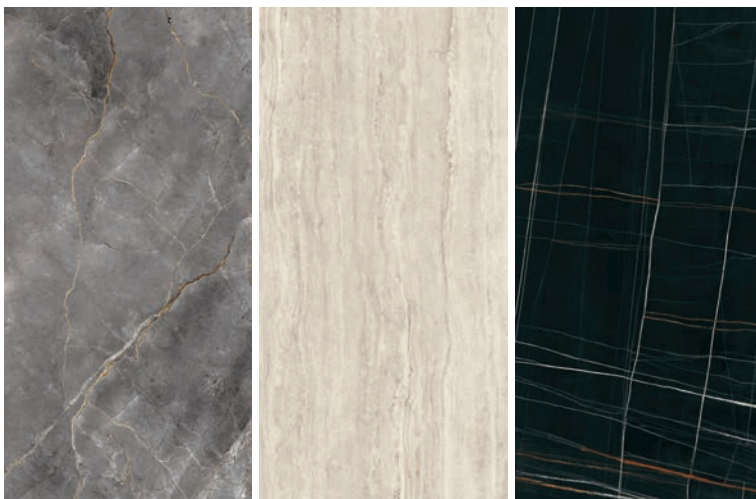

Stone Look

Fior di Bosco
Polished | Matt

Travertino Beige
Polished | Matt

Sahara Elegant
Polished | Matt