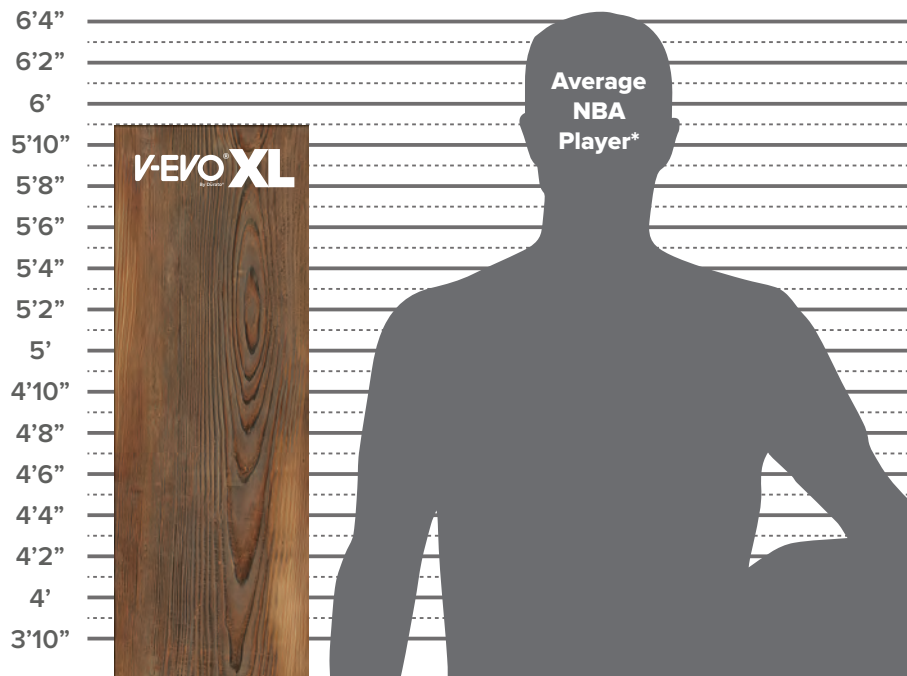

DUNS: 079388792 CAGE CODE: 8ROC2

SIZE MATTERS

28%
Wider

48%
Longer

89%
Larger

Compared to a typical plank

Nearly as Tall as the Average NBA Player!*

Each plank of V-EVO® XL is so long that if stood on end, it could practically play defense for your favorite NBA team!

*2020-2021 Season, Average Height 6' 4.7"

SOURCE: <https://www.mytopsportsbooks.com/nba-betting/average-height-of-players-in-2021/>