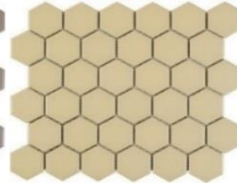

Photo Features White Hex

URBAN TEXTURES PORCELAIN MOSAICS

UT10012HEX
White Matte

UT10022HEX
Ivory Matte

UT10052HEX
Gray Matte

UT10072HEX
Beige Matte

UT10142HEX
Cool Gray Matte

UT10112HEX
Graphite Matte

UT100122MS1P
White Matte

UT100222MS1P
Ivory Matte

UT101422MS1P
Cool Gray Matte

SIZES

2" Hexagon (Mesh Mount)

*2" Square (Dot Mount)

*2"x1" Stretcher (Mesh Mount)

*2"x2" Bullnose (Mesh Mount)