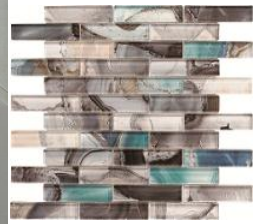

GYPSEA GLASS MOSAIC WALL TILE

The Gypsea Collection is offered in a 1" X 4" Staggered Mesh Mount Mosaic available in six varied shell inspired colors.

AG01 Triton

AG02 Neso

AG03 Galatea

AG04 Zebo

AG05 Whirling

AG06 Midas

Photo Features 1" x 4" Staggered Mosaic AG05 Whirling

TILEOPTIMA
THE ULTIMATE HOSPITALITY SOURCE

GYPSEA GLASS MOSAIC WALL TILE

SIZES

1" X 4" Staggered Mesh Mount Mosaic

APPLICATIONS

	Residential	Light Commercial	Commercial
Floors/Patios			
Walls/Backsplashes	✓	✓	✓
Countertops			
Pool Lining			